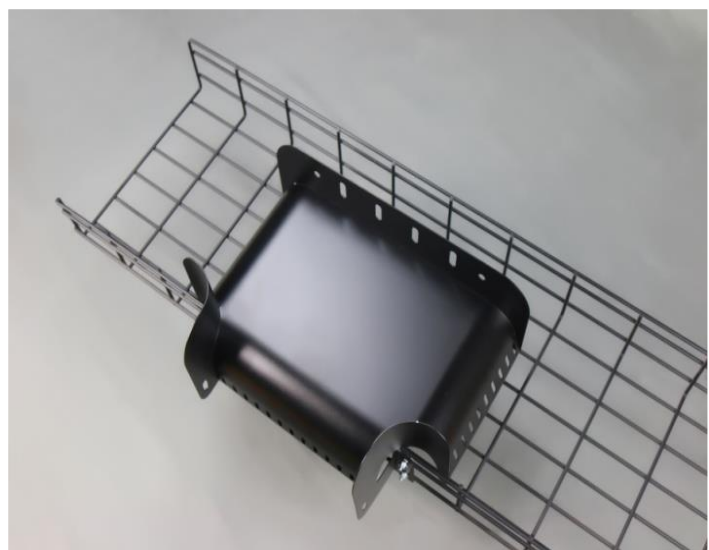

# Waterfalls for the cable basket

*Retrofit*

*Pass cable underneath*

*No need to cut the basket*

**Helping You Connect**

## 100mm x 120mm Waterfall for cable basket tray

### Specifications

<b>Part Number</b>	<b>IP83633.1012</b>
<b>Description</b>	100mm x 120mm Waterfall for cable basket tray
<b>Material</b>	1.2mm Steel
<b>Colour</b>	Black (other colours available on request and subject to MOQ)
<b>Cable Capacity</b>	TBA
<b>Application</b>	To retrofit* over basket trays**  To clamp over basket trays to allow cable to waterfall out without cutting the basket  To allow for cable bundles to pass underneath
<b>Description</b>	Cable tie off points in 4 x locations to ensure cable paths are directed correctly into racks like server racks, network racks, HAD, IDF, etc.