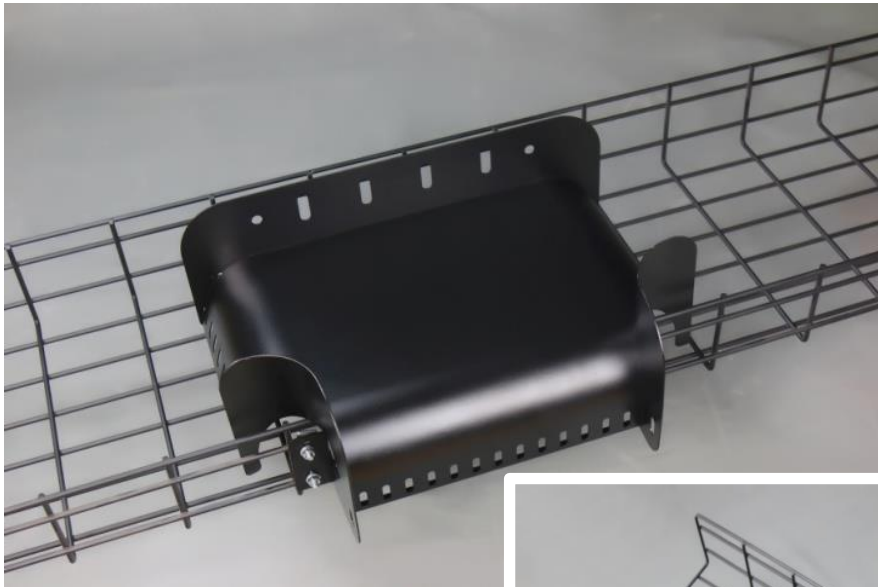

# Waterfalls for the cable basket

*Retrofit*

*Pass cable underneath*

*No need to cut the basket*

**Helping You Connect**

## 100mm x 120mm Waterfall for cable basket tray

### Specifications

<b>Part Number</b>	<b>IP83633.1012</b>
<b>Description</b>	100mm x 120mm Waterfall for cable basket tray
<b>Material</b>	1.2mm Steel
<b>Colour</b>	Black (other colours available on request and subject to MOQ)
<b>Cable Capacity</b>	TBA
<b>Application</b>	To retrofit* over basket trays**  To clamp over basket trays to allow cable to waterfall out without cutting the basket  To allow for cable bundles to pass underneath
<b>Description</b>	Cable tie off points in 4 x locations to ensure cable paths are directed correctly into racks like server racks, network racks, HAD, IDF, etc.