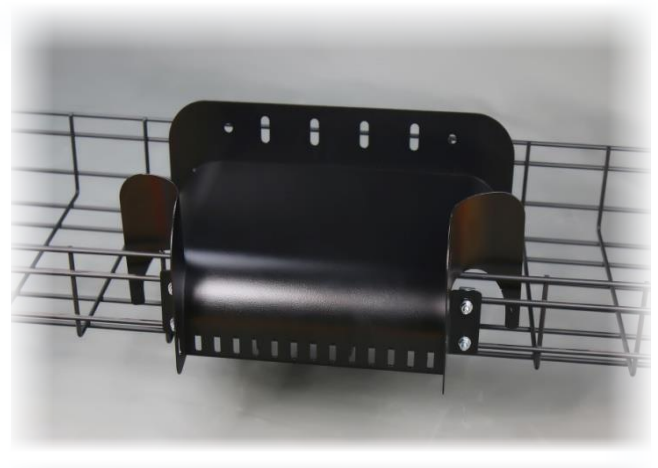

# Waterfalls for the cable basket

*Retrofit*

*Pass cable underneath*

*No need to cut the basket*

**Helping You Connect**

## 100mm x 120mm Waterfall for cable basket tray

### Specifications

<b>Part Number</b>	<b>IP83633.1012</b>
<b>Description</b>	100mm x 120mm Waterfall for cable basket tray
<b>Material</b>	1.2mm Steel
<b>Colour</b>	Black (other colours available on request and subject to MOQ)
<b>Cable Capacity</b>	TBA
<b>Application</b>	To retrofit* over basket trays**  To clamp over basket trays to allow cable to waterfall out without cutting the basket  To allow for cable bundles to pass underneath
<b>Description</b>	Cable tie off points in 4 x locations to ensure cable paths are directed correctly into racks like server racks, network racks, HAD, IDF, etc.