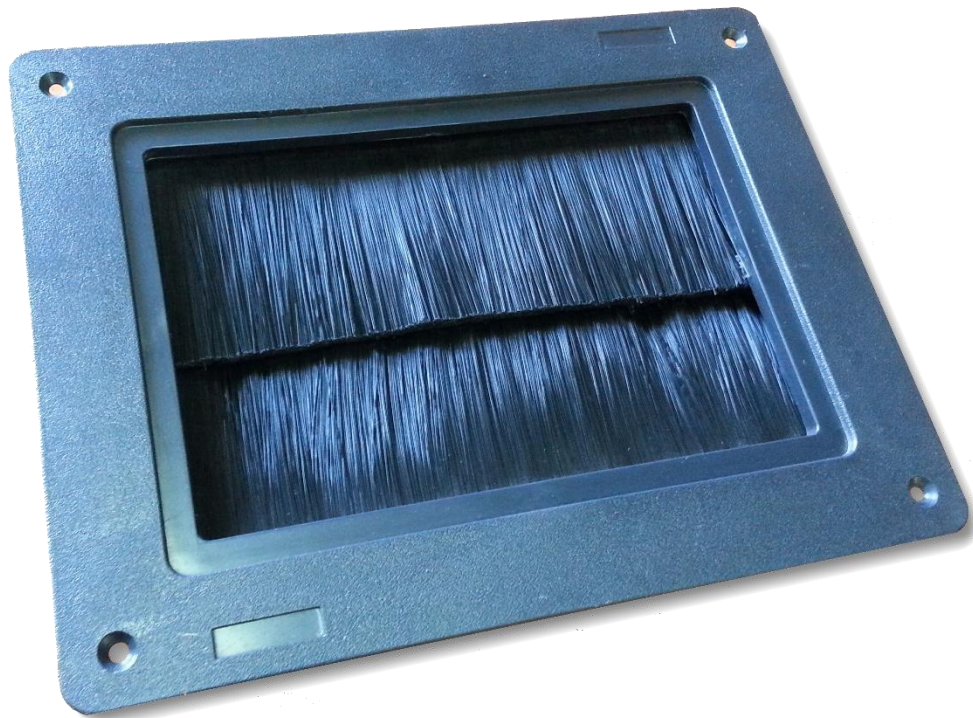

Brush Grommets

& Computer Room Floor Solutions for the Data Centre

Helping You Connect

IP73004 – Infloor Brush Grommet

Specifications

Part Number	IP73009		
Description	281mm x 211mm Infloor Brush Grommet		
Overall Height	42mm	Height Above Floor	3mm
Material	ABS Plastic, & Dual layered Fine Brush Strip		
Upper Filament	0.3mm diameter		
Lower Filament	0.6mm diameter		
Colour	Black (other colours available on request and subject to MOQ)		
Weight Load	N/A		
Outer dimensions	281mm x 211mm (other dimensions available on request)		
Usable Hole Size	202mm x 132mm		
Hole Cut Out	245mm x 175mm		
Application	Used when data cables / fibre cables / power cables go through the floor / wall / ceiling		
Purpose	Seals off any air leaks around cables		
Net Weight	0.7kg		

Brush Grommets Available